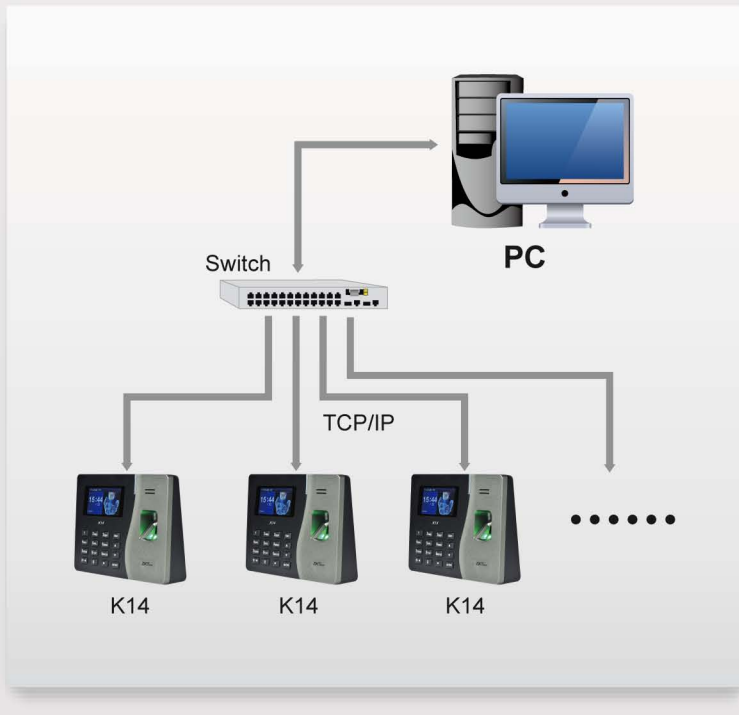

You can use Excel; you can be an excellent Workforce Management Manager!

K14 Internet SSR Fingerprint Time Clock

Introduction

K14 is an innovation biometric fingerprint reader for Time & Attendance applications, offering unparalleled performance using an advanced algorithm for reliability, precision and excellent matching speed. With SSR report (Self-Service-Recorder) stored in the time clock. The 2.8 inch TFT can display more information vividly, including fingerprint image quality and verification result etc. TCP/IP communication is standard and make sure the data transmission between terminal and PC can be easily done within several seconds, it is the best choice for small chain stores.

Features:

- * TCP/IP, USB Host
- * Color TFT screen with GUI Interface for easy of use
- * Built-in latest fingerprint algorithm V10.0
- * Built-in SSR Excel Software, Openoffice.org, libreOffice
- * Multi Languages
- * Function keys to select the IN or Out status of the punches
- * Real-Time1-touch data backup

Configuration:

Specifications:

Display	2.8 inches TFT Screen
Fingerprint Capacity	500
ID Card Capacity	500 (Standard)
Transaction Capacity	50,000
Communication	TCP/IP USB Host
Standard Functions	Scheduled-bell, SMS, Work Code, DST, SSR Report, Self-Service Query, Automatic Status Switch, T9 Input, 9 Digit User ID, ID Card
Power Supply	5V DC 1A
Operating Temperature	0 °C - 45 °C
Operating Humidity	20% - 80%
Dimension(W×H×D)	185X140X30 mm